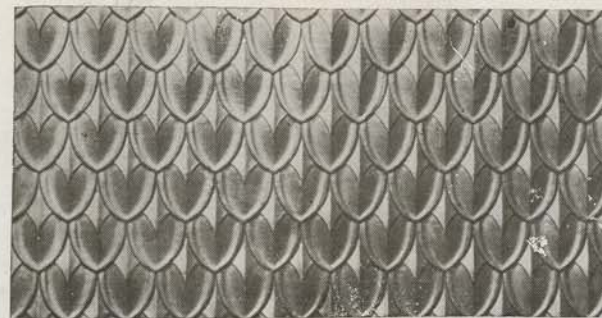

## Fishscale Zinc Sheets (can also be made of Galvanized Steel or Copper).

Showing application of Fishscale Roofing to Octagonal Turret.

No. 189. Zinc Fishscales, in sheets of 2 feet 10½ in. x 1 foot 6 in.; also supplied in Galvanized Steel, in sheets 6 feet x 2 feet

No. 930. Imitation Rough Cast, supplied in Zinc, in sheets 7 feet x 3 feet

24 in. cover (centre to centre of rolls).

No. 850. Galvanized Iron Roofing Sheets. Imitation Tiles. An ornamental substitute for the ordinary corrugated sheets.

Made in sheets 6 feet long.