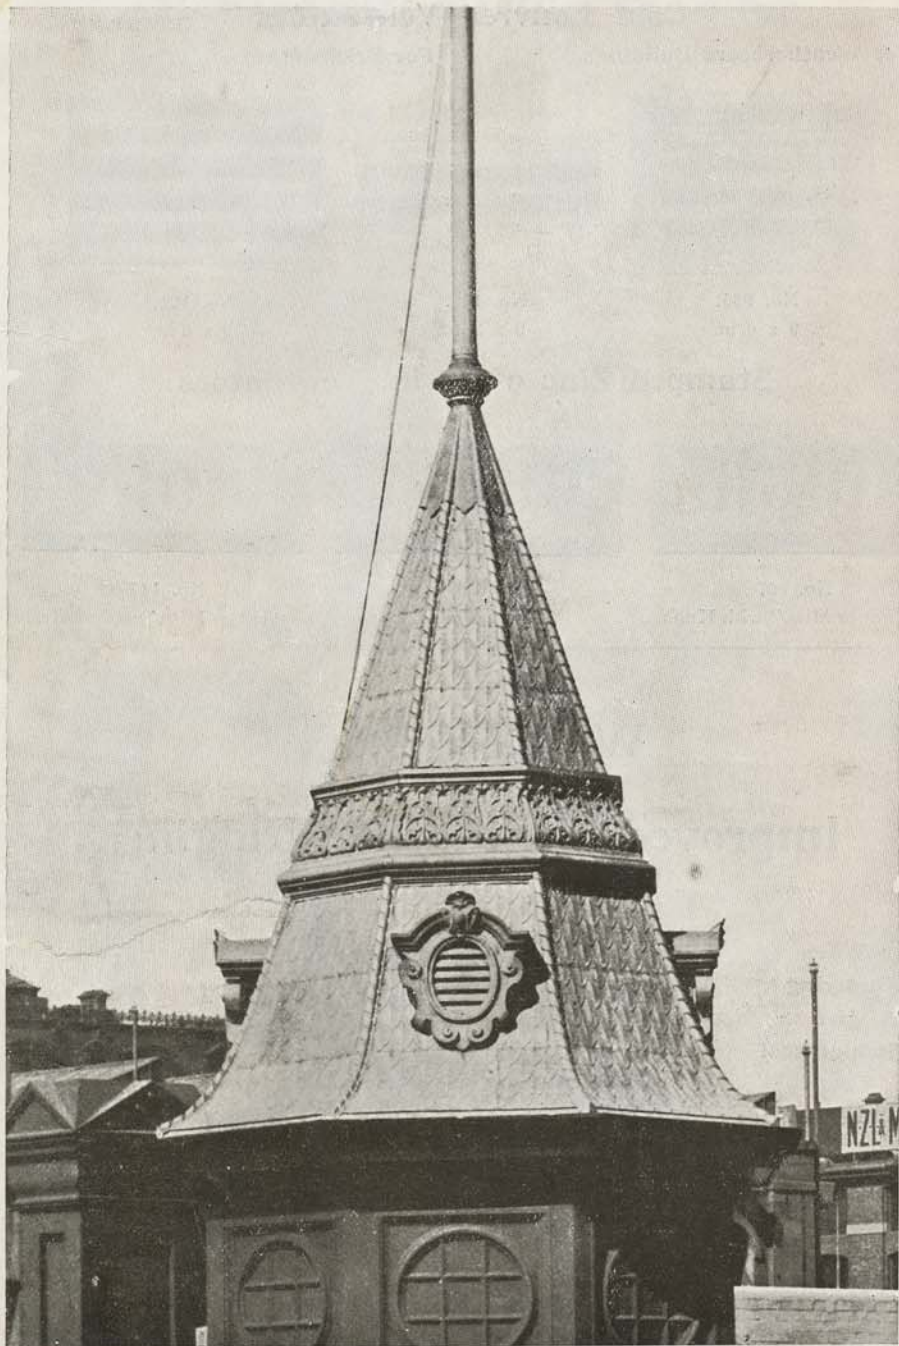

## Fishscale Zinc Sheets (can also be made of Galvanized Steel or Copper).

Showing application of Fishscale Roofing to Octagonal Turret.

No. 189. Zinc Fishscales, in sheets of 2 feet 10½ in. x 1 foot 6 in.; also supplied in Galvanized Steel, in sheets 6 feet x 2 feet